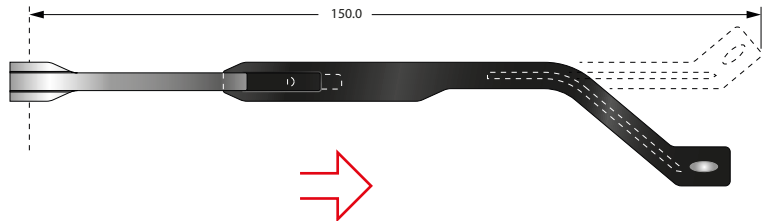

TECHNICAL DETAILS

Premium Materials

Combination of 3 key materials: TR 90 Grilamid for lightness and strength, medically tested steel for durability, and aluminum for the elegant and sturdy temples. Nyodium magnet.

Integrated Design

The clip is designed to be hidden, ensuring a clean aesthetic when the sun clip is not in use.

Personalized Comfort

The innovative telescopic mechanism allows the temple to extend from 13,5 to 15 cm, perfectly adapting to every face size and feature.

Every component of CliC On has been designed with crucial attention to detail:

Double-locking magnetic system for maximum security;
Ultra-thin profile that maintains an elegant aesthetic;
Optimal weight distribution for long-lasting comfort;
Perfect integration of different materials for superior performance.

The result is a product that combines cutting-edge technology and timeless design.